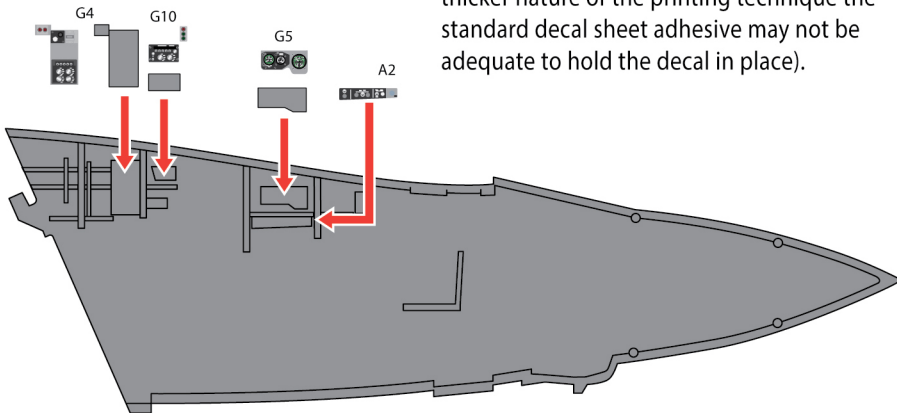

THESE ITEMS FIT AROUND
COCKPIT COMBING
IN FRONT OF MAIN PANEL

BLACKBURN BUCCANEER

INSTRUMENT PANELS (AIRFIX) 1:48 Scale

THIS PANEL
IS FOR MARTEL
ANTI-SHIP
MISSILE CARRYING
VARIANT

NOTE: Some areas such as the main instrument panel need to be sanded smooth to get best application of decal. Use of PVA or decal fix is advised to stick decal in place (due to the thicker nature of the printing technique the standard decal sheet adhesive may not be adequate to hold the decal in place).