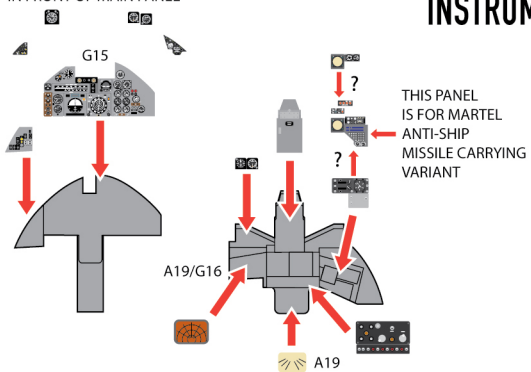

THESE ITEMS FIT AROUND
COCKPIT COMBING
IN FRONT OF MAIN PANEL

BLACKBURN BUCCANEER

INSTRUMENT PANELS (AIRFIX) 1:48 Scale

THIS PANEL
IS FOR MARTEL
ANTI-SHIP
MISSILE CARRYING
VARIANT

NOTE: Some areas such as the main instrument panel need to be sanded smooth to get best application of decal. Use of PVA or decal fix is advised to stick decal in place (due to the thicker nature of the printing technique the standard decal sheet adhesive may not be adequate to hold the decal in place).